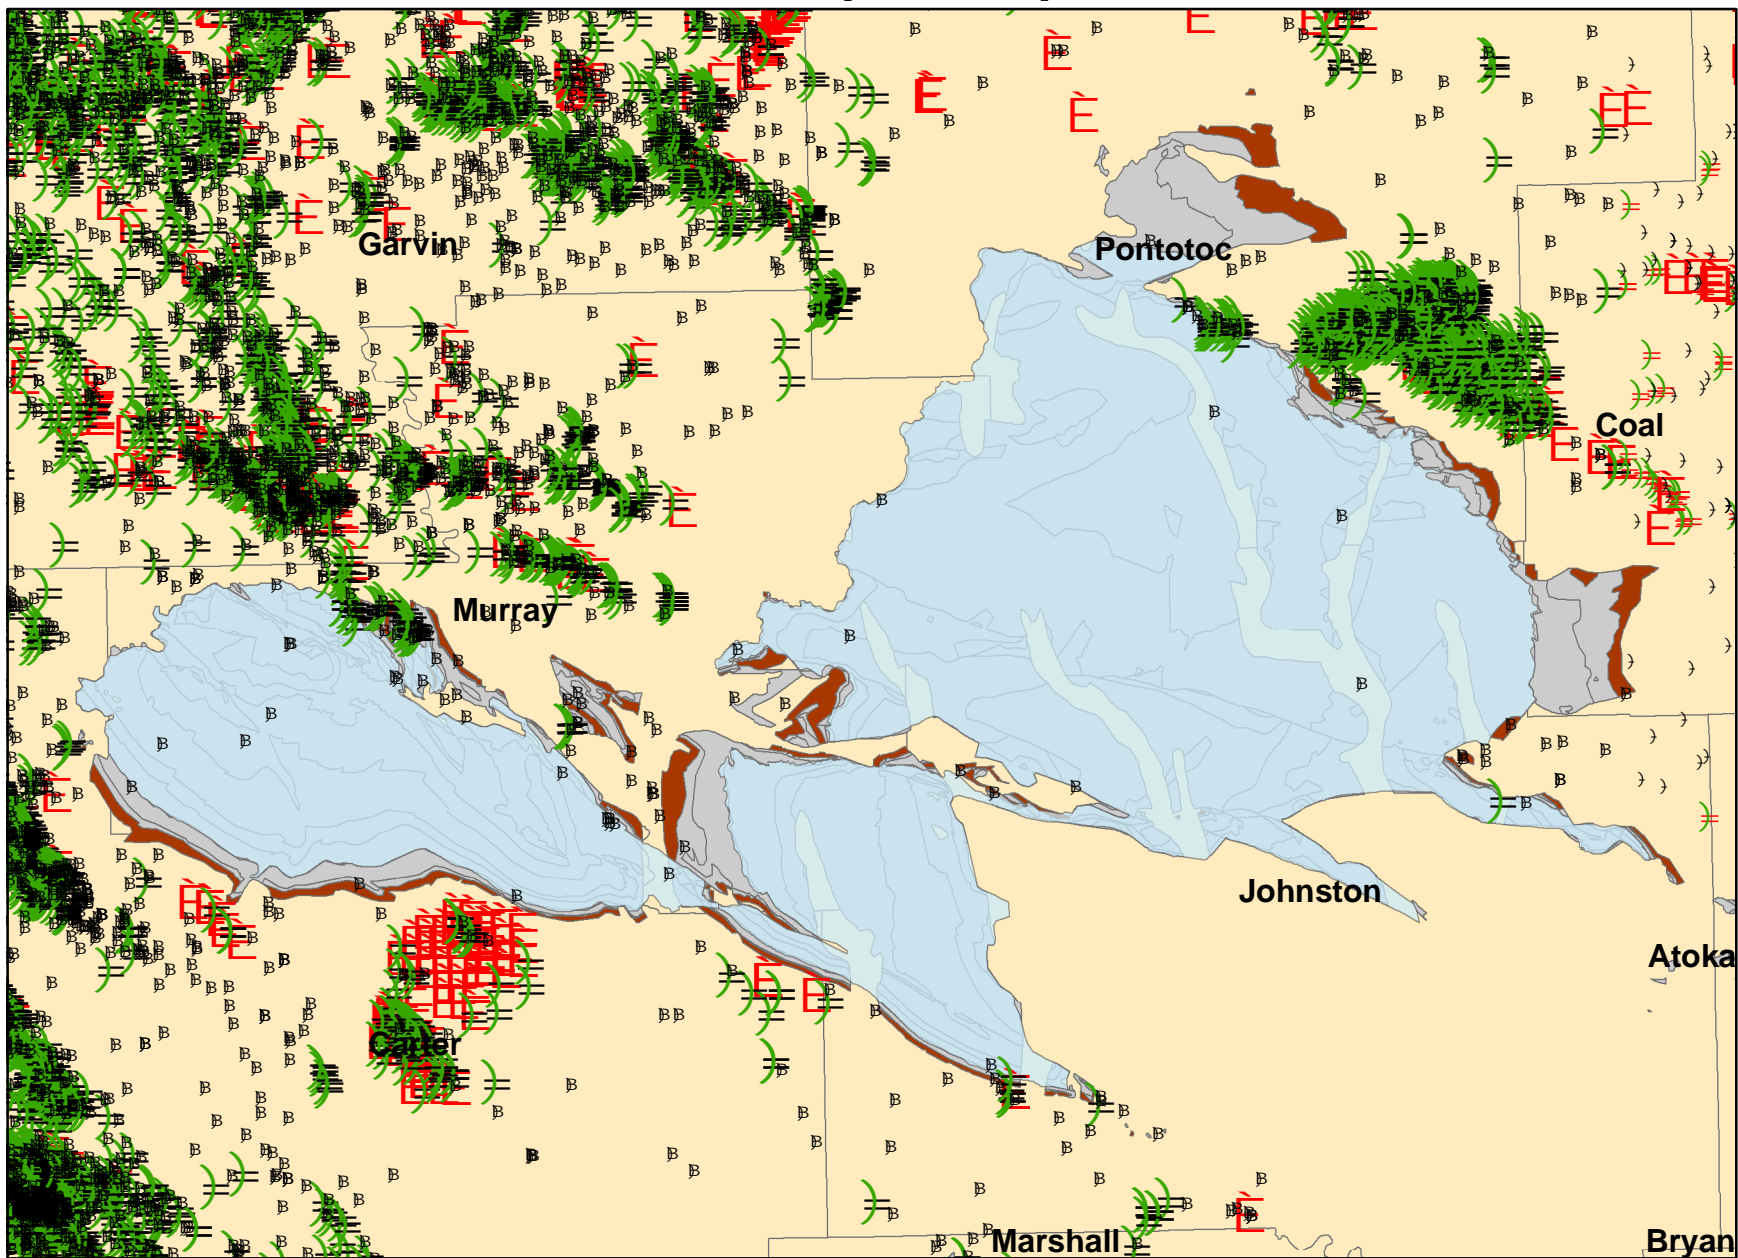

Oil & Gas Wells near the Arbuckle Simpson Aquifer

Legend

-  Dry Hole
-  Oil Well
-  Gas Well
-  Pre-Woodford Outcrop
-  Woodford Shale Outcrop
-  OK County
-  Arbuckle Simpson Aquifer